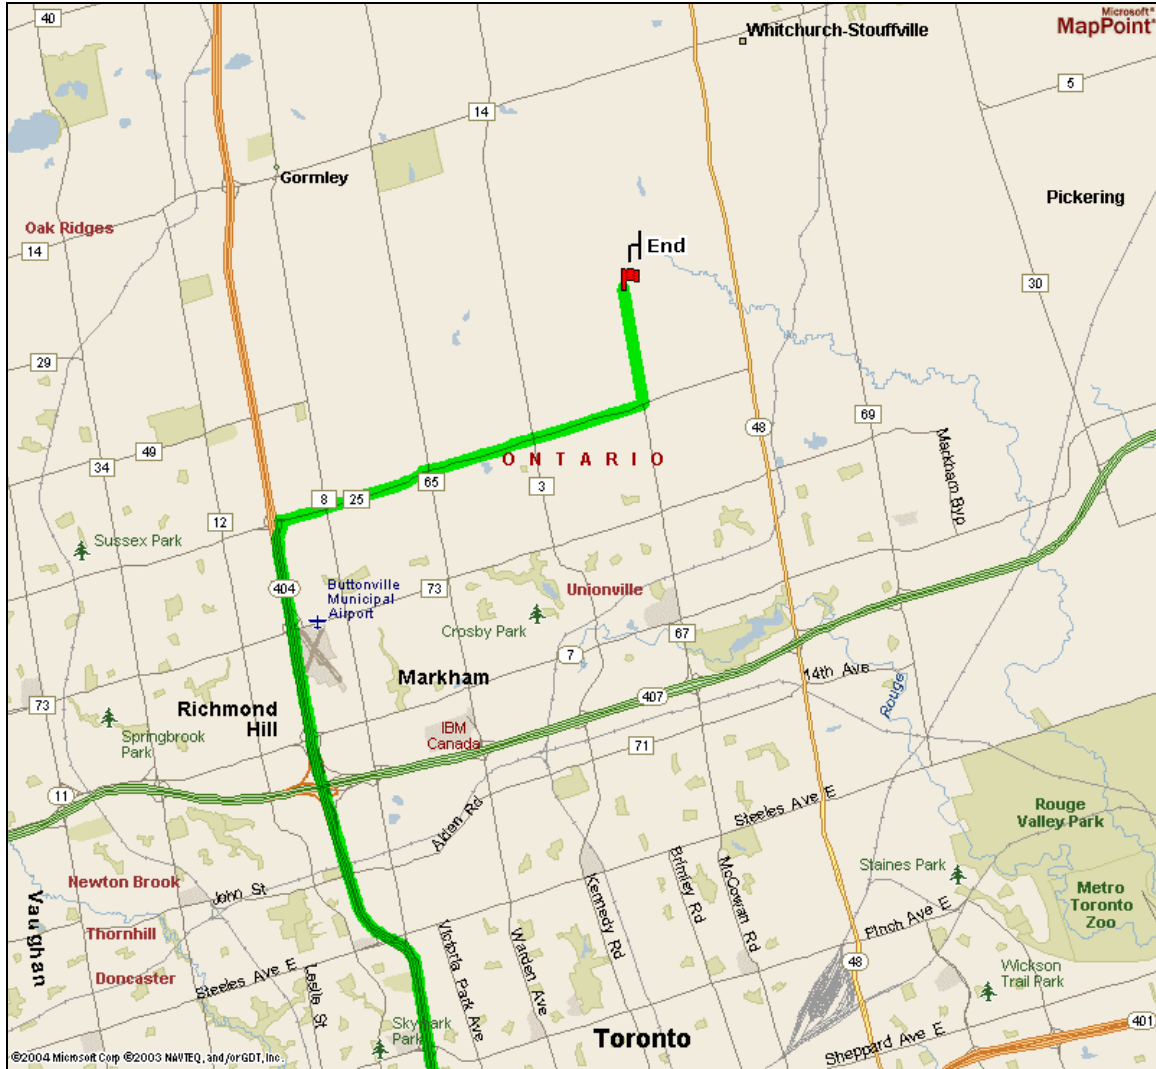

# Map and driving directions from Toronto to Markham Fair

Directions from Toronto

Total Distance: 41.9 km

Estimated Total Time: 32 minutes

Start: Depart Toronto, Ontario, Canada at Don Valley Pkwy. and Lakeshore Blvd.

1: North on Don Valley Pkwy. 14.7 km

2: Road name changes to HWY-404 13.6 km

3: At exit 31, keep RIGHT onto Ramp towards Major MacKenzie Dr. / Richmond Hill / Markham 0.6 km

4: Turn RIGHT (East) onto RR-25 [Major MacKenzie Dr E] 7.2 km

5: Turn LEFT (North) onto RR-67 [McCowan Rd] 2.2 km

End: Arrive 10801 McCowan Rd, Markham ON

10801 McCowan Road, Markham, Ontario, L3P 3J3, Canada, 905-642-3247